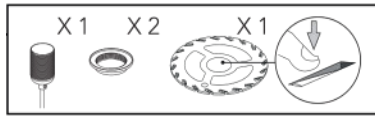

Instruction manual Lightswing® Pendant Light Novo

Technical specifications

Size/Dimensions	55x24 cm
Weight	1385 gr (incl. packaging 1515 gr)
Material	3mm MDF
Cord length	150 cm
Lamp fitting	E27

Step 1

Step 2

Step 3

Step 4