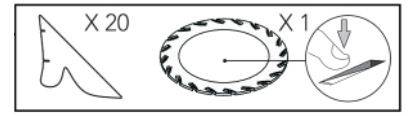

Instruction manual Lightswing® Pendant Light Novo

Technical specifications

Size/Dimensions	55x24 cm
Weight	1385 gr (incl. packaging 1515 gr)
Material	3mm MDF
Cord length	150 cm
Lamp fitting	E27

Step 1

Step 2