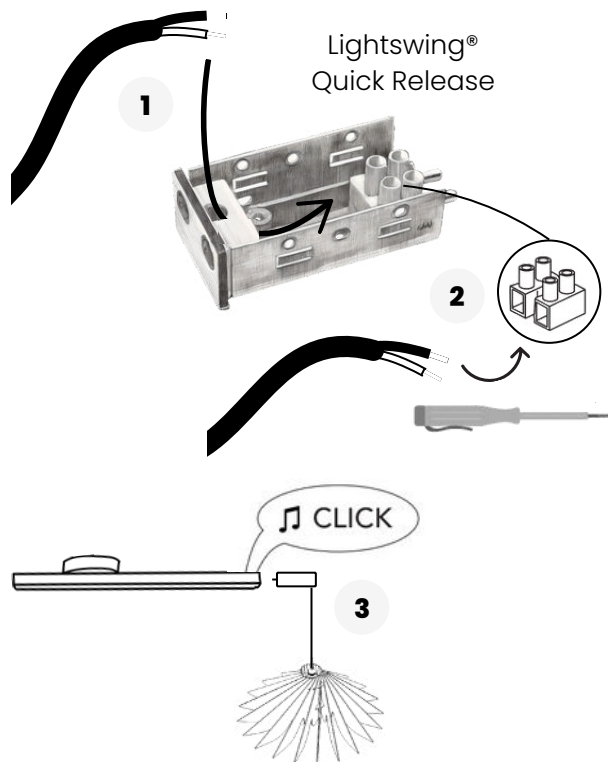

Instruction manual Lightswing® Pendant Light Novo

Technical specifications

Size/Dimensions	55x24 cm
Weight	1385 gr (incl. packaging 1515 gr)
Material	3mm MDF
Cord length	150 cm
Lamp fitting	E27

Step 1

Step 2

Step 3

Step 4