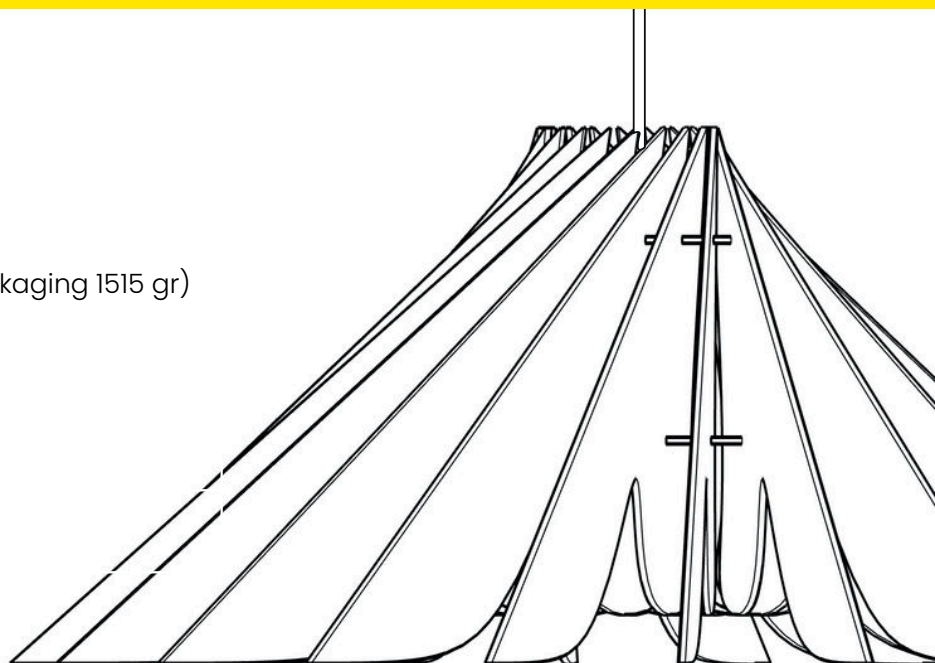

Instruction manual Lightswing® Pendant Light Novo

Technical specifications

Size/Dimensions	55x24 cm
Weight	1385 gr (incl. packaging 1515 gr)
Material	3mm MDF
Cord length	150 cm
Lamp fitting	E27

Step 1

Step 2

Step 3

Step 4