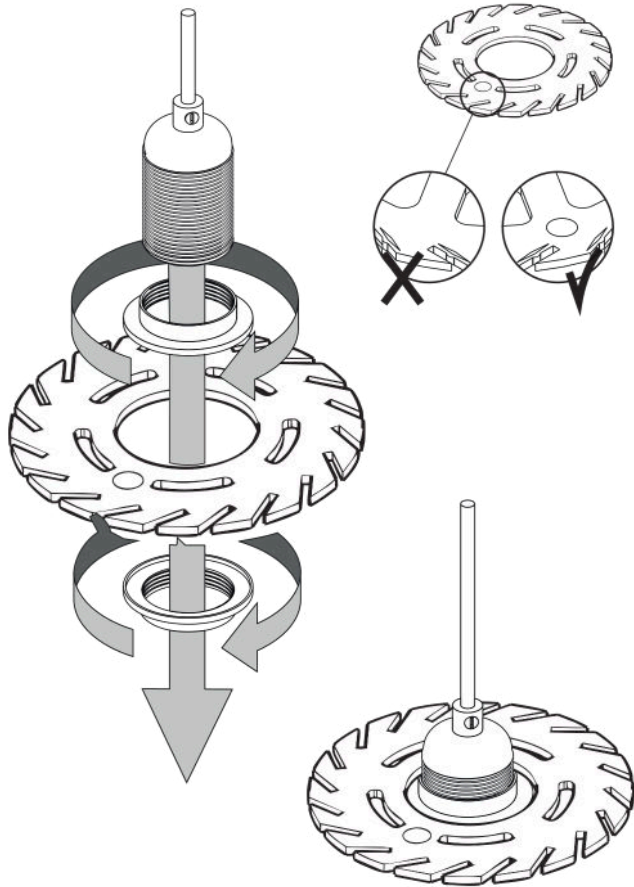

Instruction manual Lightswing® Pendant Light Novo

Technical specifications

Size/Dimensions	55x24 cm
Weight	1385 gr (incl. packaging 1515 gr)
Material	3mm MDF
Cord length	150 cm
Lamp fitting	E27

Step 1

Step 2

Step 3

Step 4