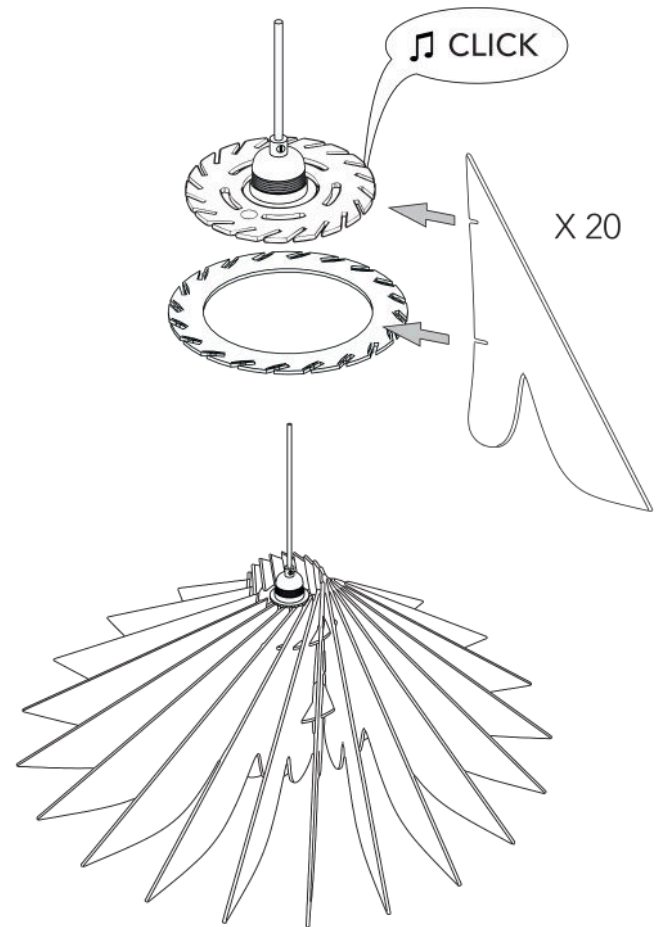

Instruction manual Lightswing® Pendant Light Novo

Technical specifications

Size/Dimensions	55x24 cm
Weight	1385 gr (incl. packaging 1515 gr)
Material	3mm MDF
Cord length	150 cm
Lamp fitting	E27

Step 1

Step 2

Step 3

Step 4